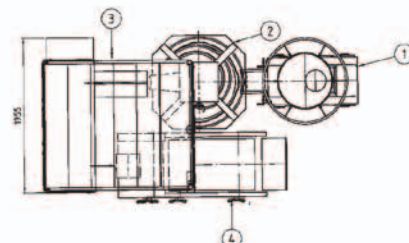

1. SD-180
2. CR-310 GM
3. IPP
4. MO-671

Direct Phone & Service: (516) 527-3309 • (888) 443-7014 • info@unisourcefoodequipment.com • unisourcefoodequipment.com
170 Wilbur Place, Suite 300, Bohemia, New York, 11716