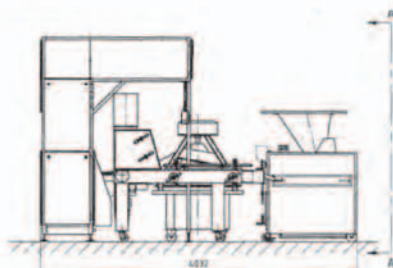

### Options:

- Double infeed conveyor
- Outfeed conveyor
- Humidification System
- Modular system, 132-940 pockets
- UV-light

Weight range	3.5 oz - 3.3 lb
Capacity	up to 3000 pcs/hour

## MO-671 Moulder

- Very flexible moulder
- Working width 25 1/2"
- Two pair of rollers
- Foldable and easy adjustable pressure board with two wedges

### Options:

- Variable speed
- Lower side guides non-stick coated

Weight range	1.05 oz - 4 lb
Capacity	up to 3000 pcs/hour

1. SD-180
2. CR-310 GM
3. IPP
4. MO-671

Direct Phone & Service: (516) 527-3309 • (888) 443-7014 • info@unisourcefoodequipment.com • unisourcefoodequipment.com  
170 Wilbur Place, Suite 300, Bohemia, New York, 11716