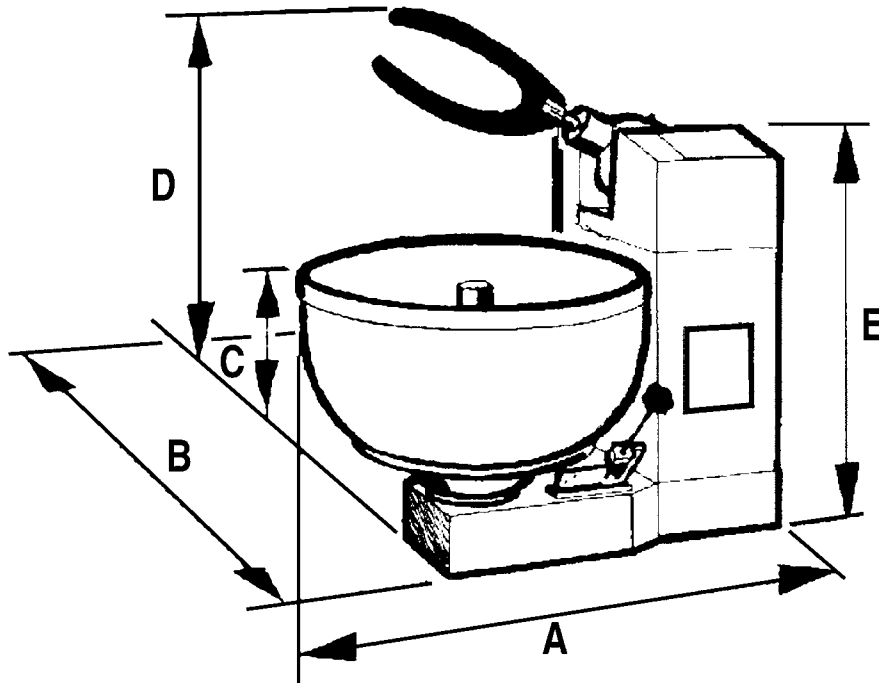

INTRODUCING THE UNISOURCE HEAVY DUTY MUSCLE FORK STYLE™ MIXERS

MODEL #	Flour Flour (lbs)	Dough Capacity (lbs)	Dough Bowl Dia.	Amps	Dimensions					Weight (lbs)
					A	B	C	D	E	
UNI-3000-70	110	176	27"	30	51"	27"	28"	42"	38"	600
UNI-3000-80	143	220	31.5"	35	55"	32"	30"	55"	40"	650
UNI-3000-90	220	352	35"	38	62"	35"	32"	48"	42"	700
UNI-3000-100	330	551	39"	41	65"	39"	35"	51"	43"	750
UNI-3000-110	440	750	43"	43	71"	43"	38"	53"	45"	800
UNI-3000-120	551	881	47"	45	73"	47"	40"	55"	47"	850
UNI-3000-130	661	1058	51"	48	80"	51"	42"	58"	51"	900

Direct Phone & Service: (516) 527-3309 • (888) 443-7014 • info@unisourcefoodequipment.com • unisourcefoodequipment.com
170 Wilbur Place, Suite 300, Bohemia, New York, 11716