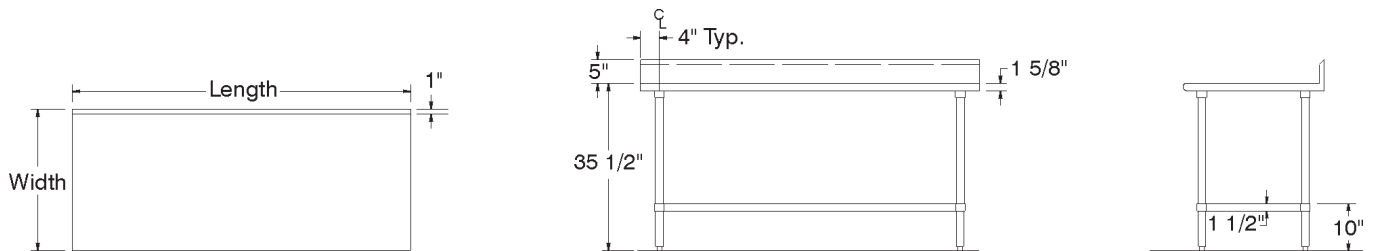

KLAG-X Series - 5" Splash

Direct Phone & Service: (516) 527-3309 • (888) 443-7014 • info@unisourcefoodequipment.com • unisourcefoodequipment.com
170 Wilbur Place, Suite 300, Bohemia, New York, 11716