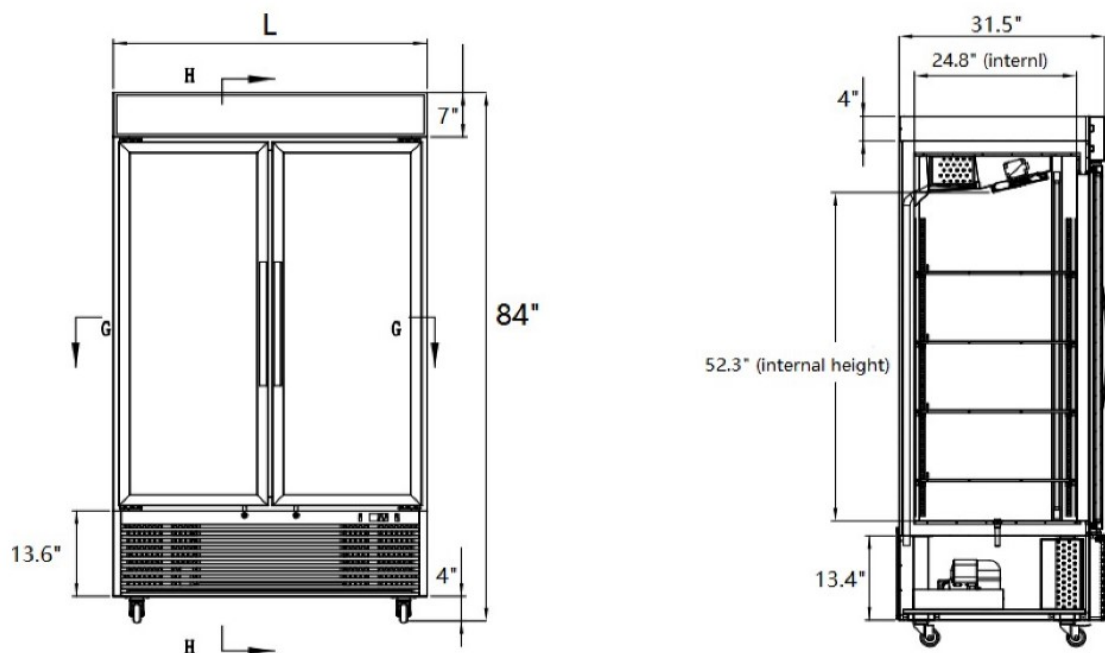

STANDARD FEATURES

- HEAVY DUTY CONSTRUCTION INCLUDES WHITE COATED ALUMINUM OR STAINLESS STEEL WALLS AND BLACK POWDER COATED STEEL FOR EXTERIOR
- REFRIGERATION SYSTEM IS OPTIMIZED TO FUNCTION BETWEEN $-8^{\circ}\text{F} \sim 0^{\circ}\text{F}$
- HIGH QUALITY DIGITAL TEMPERATURE CONTROLLER
- WITH CASTER AND ADJUSTABLE LEGS
- SLIDING OUT CONDENSER UNIT
- LED LIGHTS INSIDE TOP AND TWO SIDES
- TRIPLE-PANE TEMPERED & HEATED GLASS DOORS
- AUTOMATIC DEFROST SYSTEM
- R290 REFRIGERANT.OZONE FRIENDLY
- ETL approved (conforms to UL-471&NSF-7)
- DOE 2017, Energy efficient compliant

Plan view

Direct Phone & Services: (516) 527-3309 . (888) 443-7014. info@unisourcefoodequipment.com . unisourcefoodequipment.com

170 Wilbur Place,Suite 300,Bohemia,New York,11716