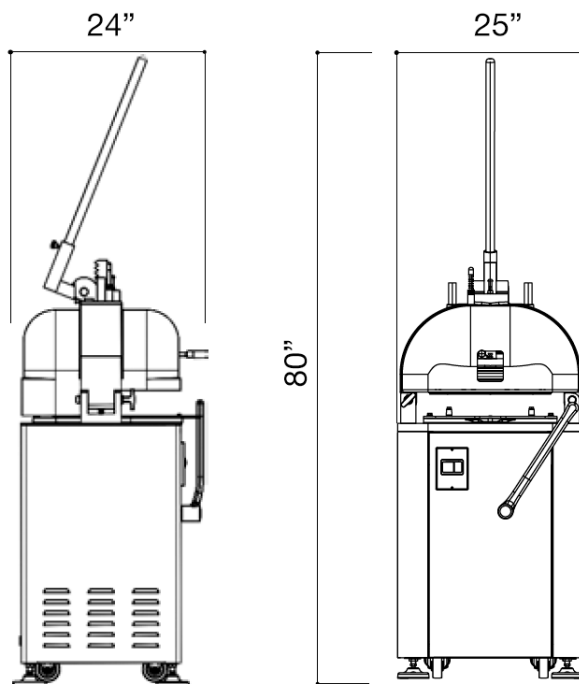

Bakery Aid™

Innovation

By Unisource

BIG BOY SEMI-AUTOMATIC LARGE CAPACITY DIVIDER & ROUNDER For Bread, Rolls, Pizza And Donuts

Features:

- Frame in electro-welded, painted steel.
- Coating in painted steel or stainless steel.
- Basins in anticorodal aluminium with anodizing.
- Knives and grids in stainless steel 304.
- Food zone in polyethylene PE500.
- Plates in polyethylene PETG.
- Ring in aluminium. with chemical nickel-plating.
- Quick coupling / uncoupling carters system.
- Quick and easy to clean.
- Stainless steel machine (ON REQUEST).

DIVIDE AND ROUND BIG DOUGH BALLS!

BIG BOY SEMI-AUTOMATIC LARGE CAPACITY DIVIDER & ROUNDER

For Bread, Rolls, Pizza And Donuts

Specifications

| Model | Divisions | Basis Weight (Oz.) | Hourly Capacity | Head (Inches) | Head Depth | Hourly Capacity | Power (Kw) | Power Supply | Dimensions (Inches) | Weight (lbs) |
|-------------|-----------|--------------------|-----------------|---------------|------------|-----------------|------------|--------------|---------------------|--------------|
| UNI-MSRS11 | 11 | 6.34/17.6 | 12 | 15.7" | 2.55" | 1.3 | 1.3 | 3Ph/50-60Hz | 24" x 24" x 80" | 385 |
| UNI-MSRS15 | 15 | 5.29/12.69 | 12 | 15.7" | 2.55" | 1.8 | 1.3 | 3Ph/50-60Hz | 24" x 24" x 80" | 385 |
| UNI-MSRS18 | 18 | 4.23/9.87 | 11 | 15.7" | 2.55" | 2.1 | 1.3 | 3Ph/50-60Hz | 24" x 24" x 80" | 385 |
| UNI-MSRS22 | 22 | 2.11/7.76 | 11 | 15.7" | 2.55" | 2.6 | 1.3 | 3Ph/50-60Hz | 24" x 24" x 80" | 385 |
| UNI-MSRS30 | 30 | 1.4/4.76 | 9 | 15.7" | 2.55" | 3.6 | 1.3 | 3Ph/50-60Hz | 24" x 24" x 80" | 385 |
| UNI-MSRS30S | 30 | .88/3.17 | 6 | 13.38" | 2.55" | 3.6 | 1.3 | 3Ph/50-60Hz | 24" x 24" x 80" | 385 |
| UNI-MSRS36 | 36 | 1.19/3.88 | 9 | 15.7" | 2.55" | 4.3 | 1.3 | 3Ph/50-60Hz | 24" x 24" x 80" | 385 |
| UNI-MSRS52 | 52 | .423/1.05 | 4 | 13.38" | 2.55" | 6.2 | 1.3 | 3Ph/50-60Hz | 24" x 24" x 80" | 385 |