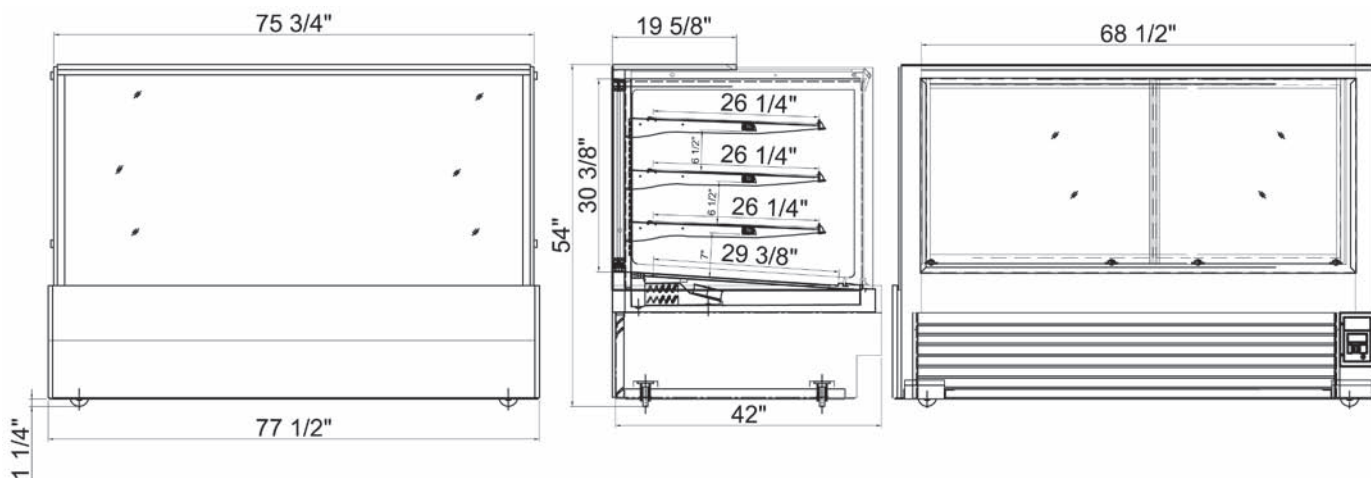

LARGE DISPLAY UNI-G960W/UNI-G960W-NR

Direct Phone & Service: (516) 527-3309 • (888) 443-7014 • info@unisourcefoodequipment.com • unisourcefoodequipment.com
170 Wilbur Place, Suite 300, Bohemia, New York, 11716