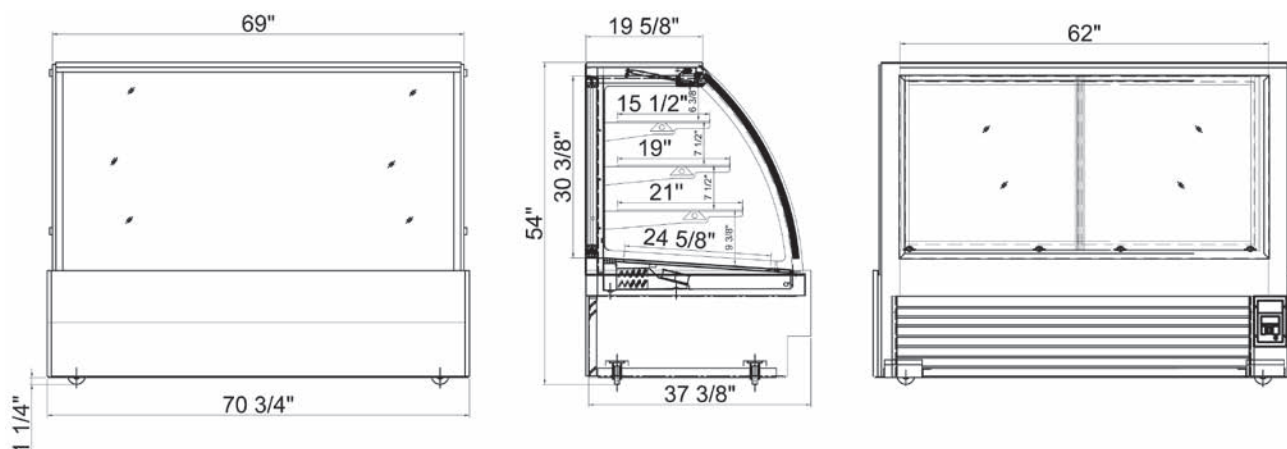

STANDARD DISPLAY UNI-G960A/UNI-G960A-NR